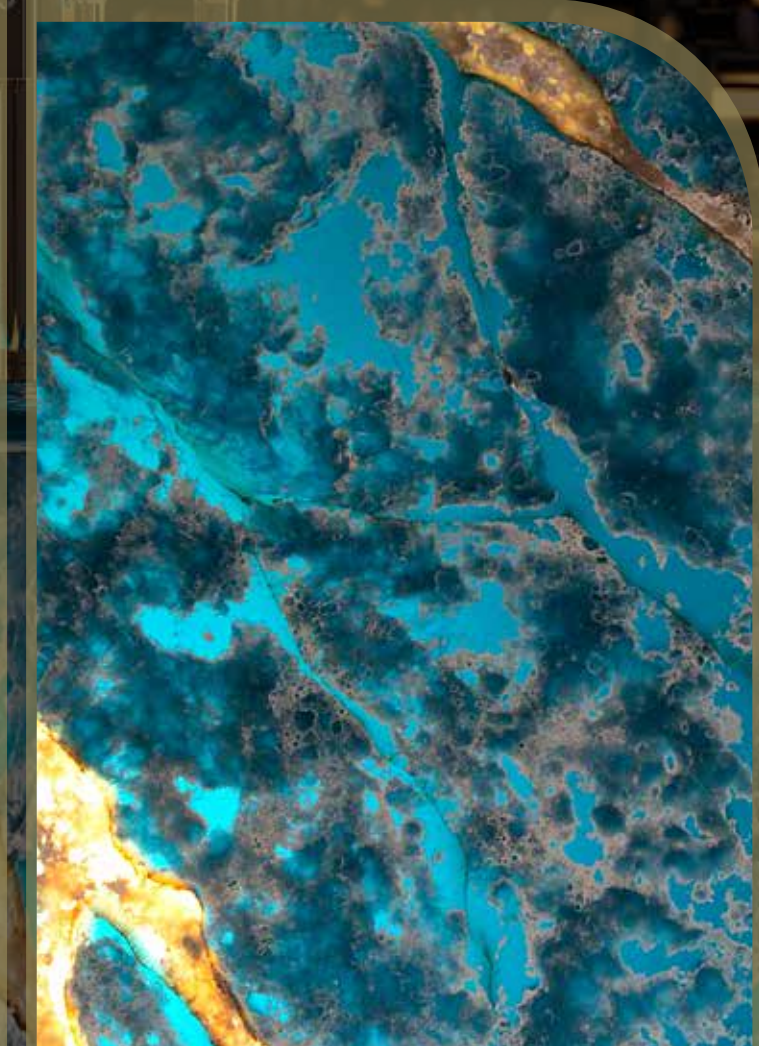

# Celestial Blue

TOPZSTONE  
*by Gensler*

*Natural light*

*Full Slab*

*Backlit*

*Slab detail*

# Molokini Blue

TOPZSTONE

*by Guidoni*

Natural light

Full Slab

Slab detail

**TOPZSTONE**

*by Guidoni*