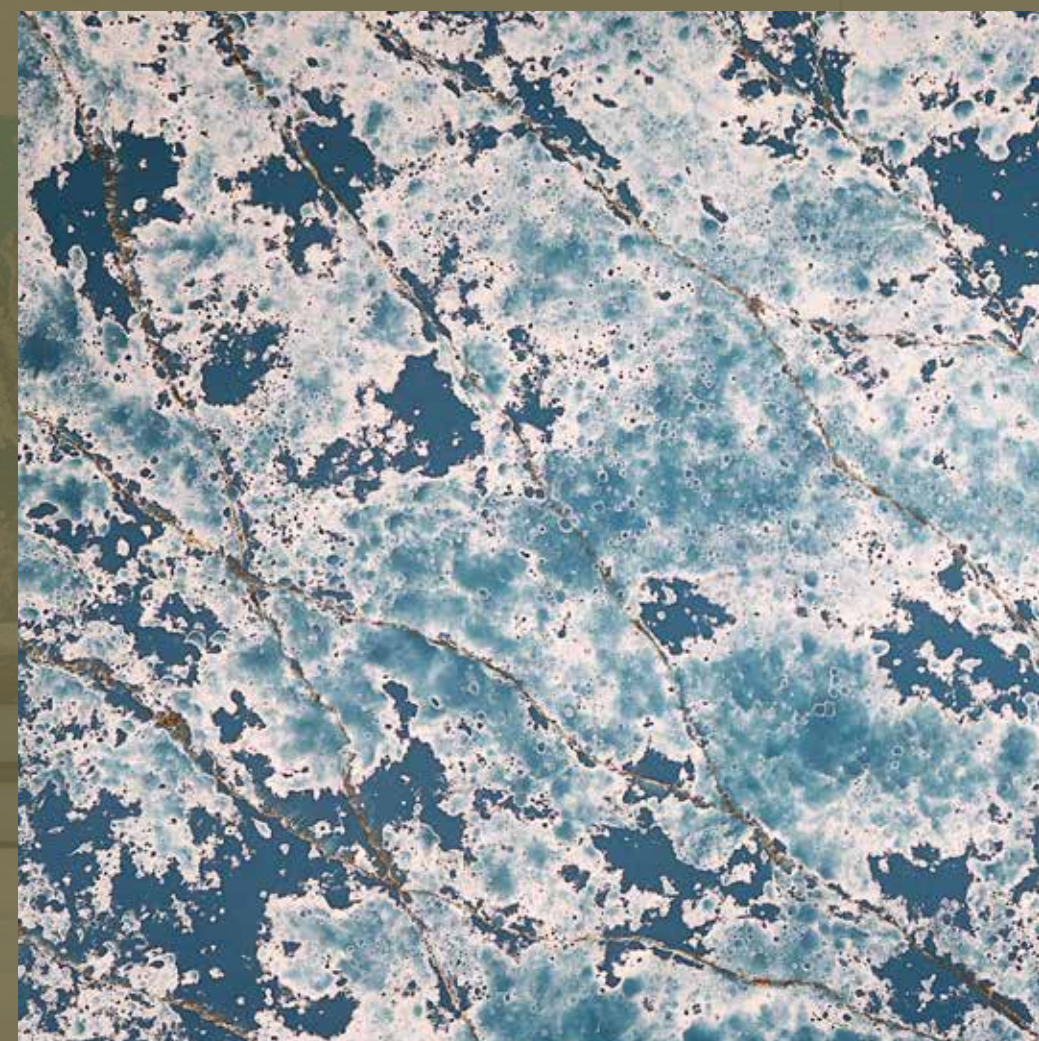

# Ferrara White

TOPZSTONE

*by Gaudoni*

*Full Slab*

*Slab detail*

# Celestial Blue

TOPZSTONE  
*by Gensler*

*Natural light*

*Full Slab*

*Backlit*

*Slab detail*